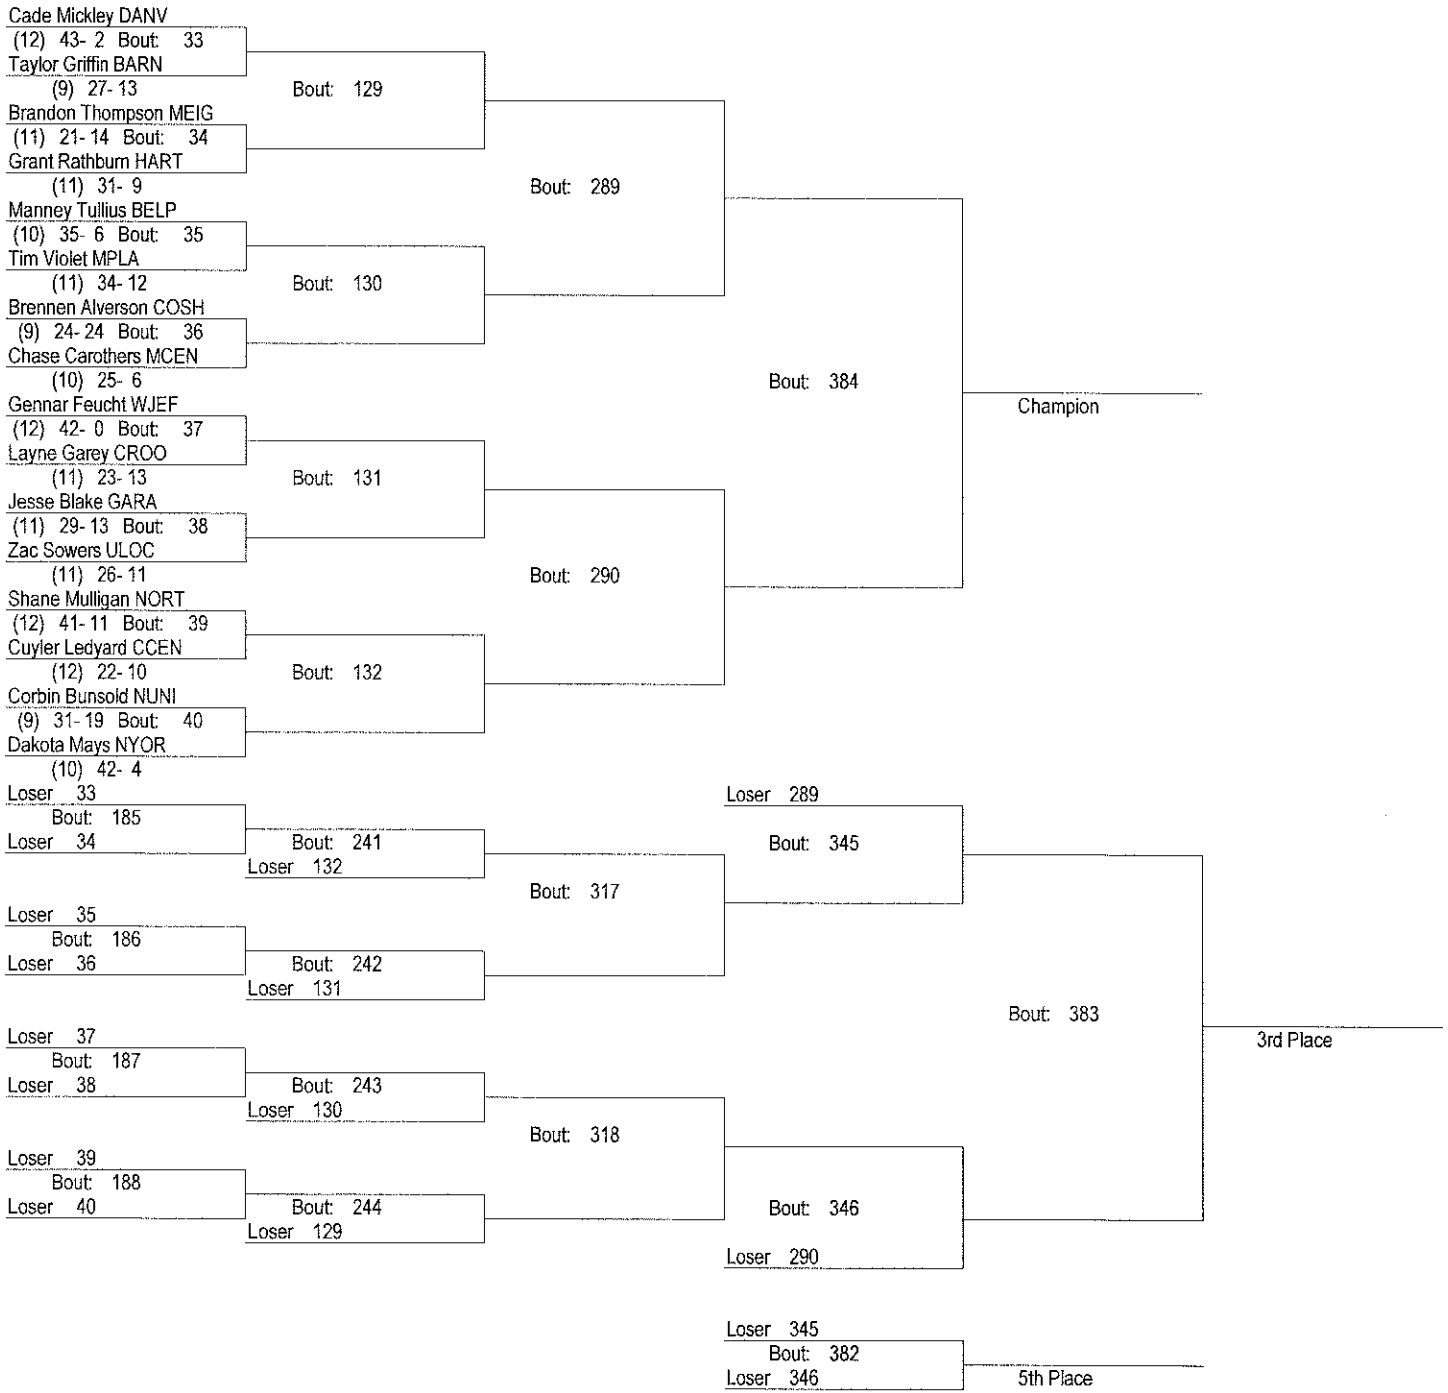

2013 C/E/SE District III Tournament

February 22-23, 2013

132