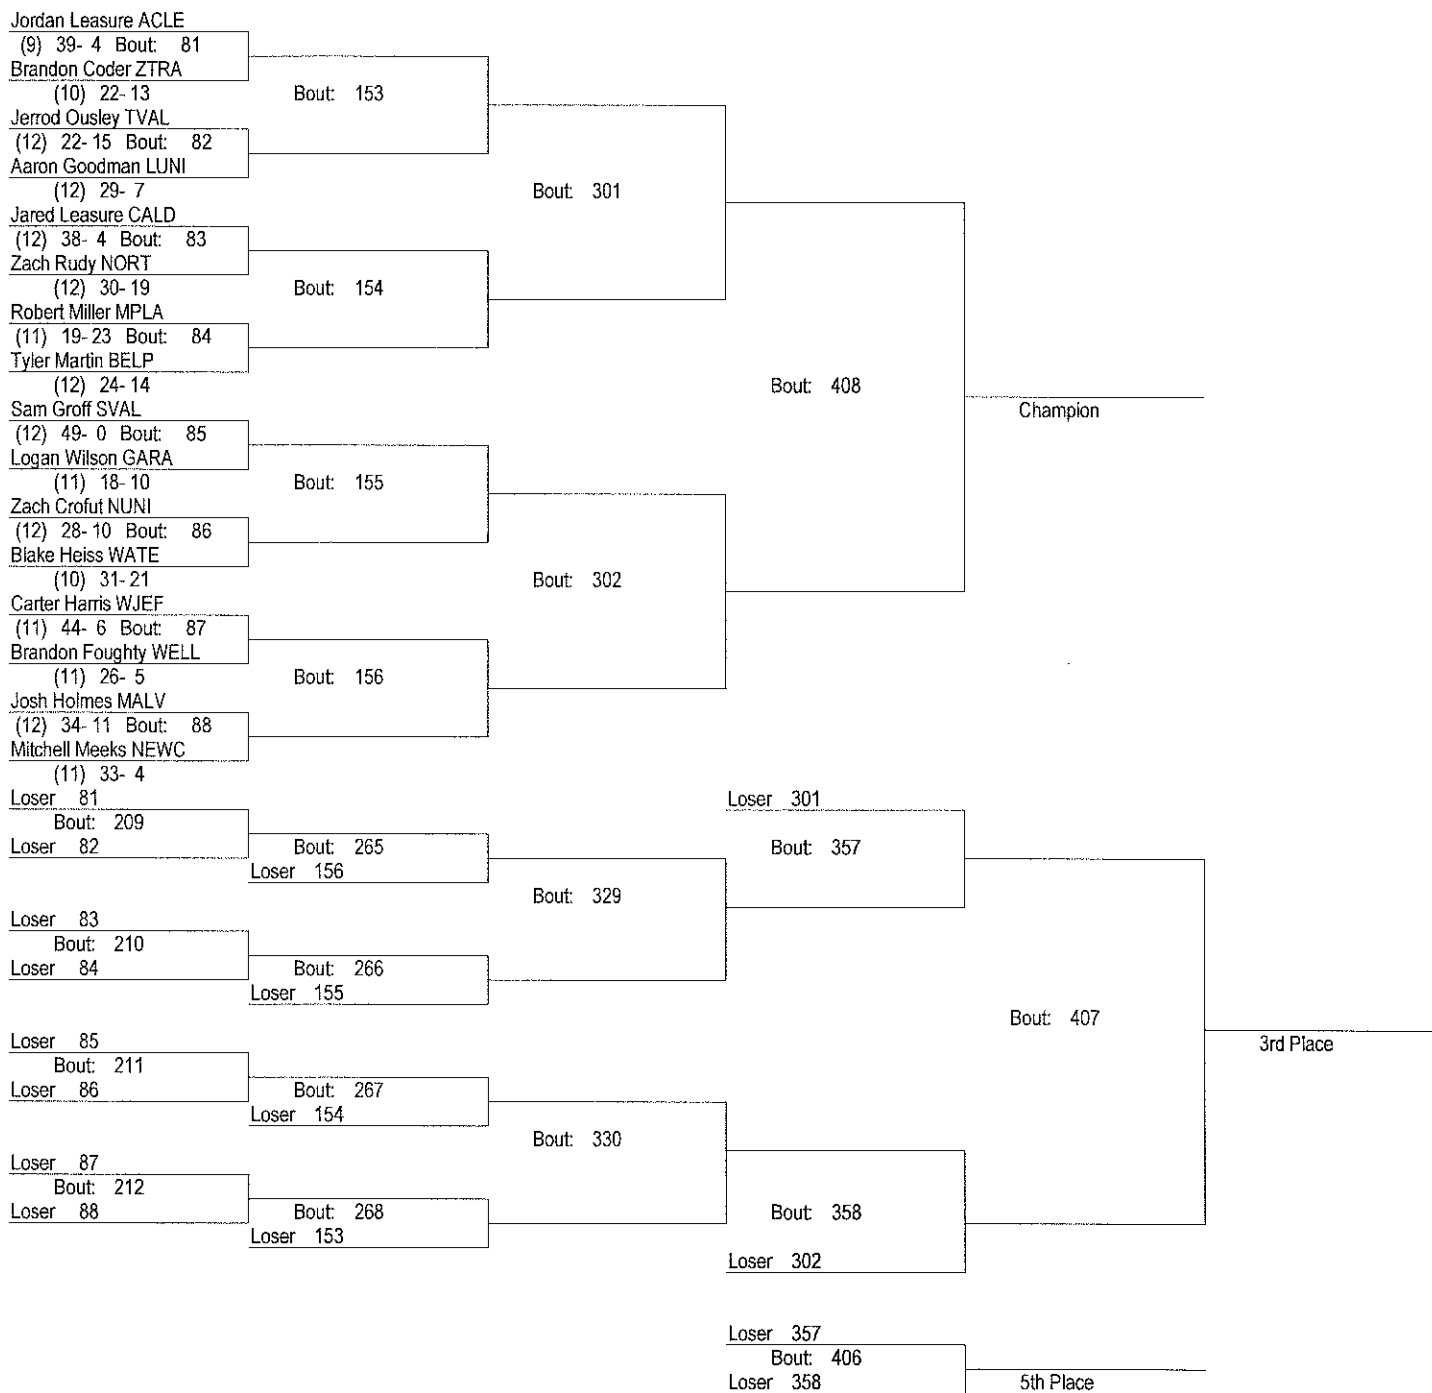

2013 C/E/SE District III Tournament

February 22-23, 2013

182