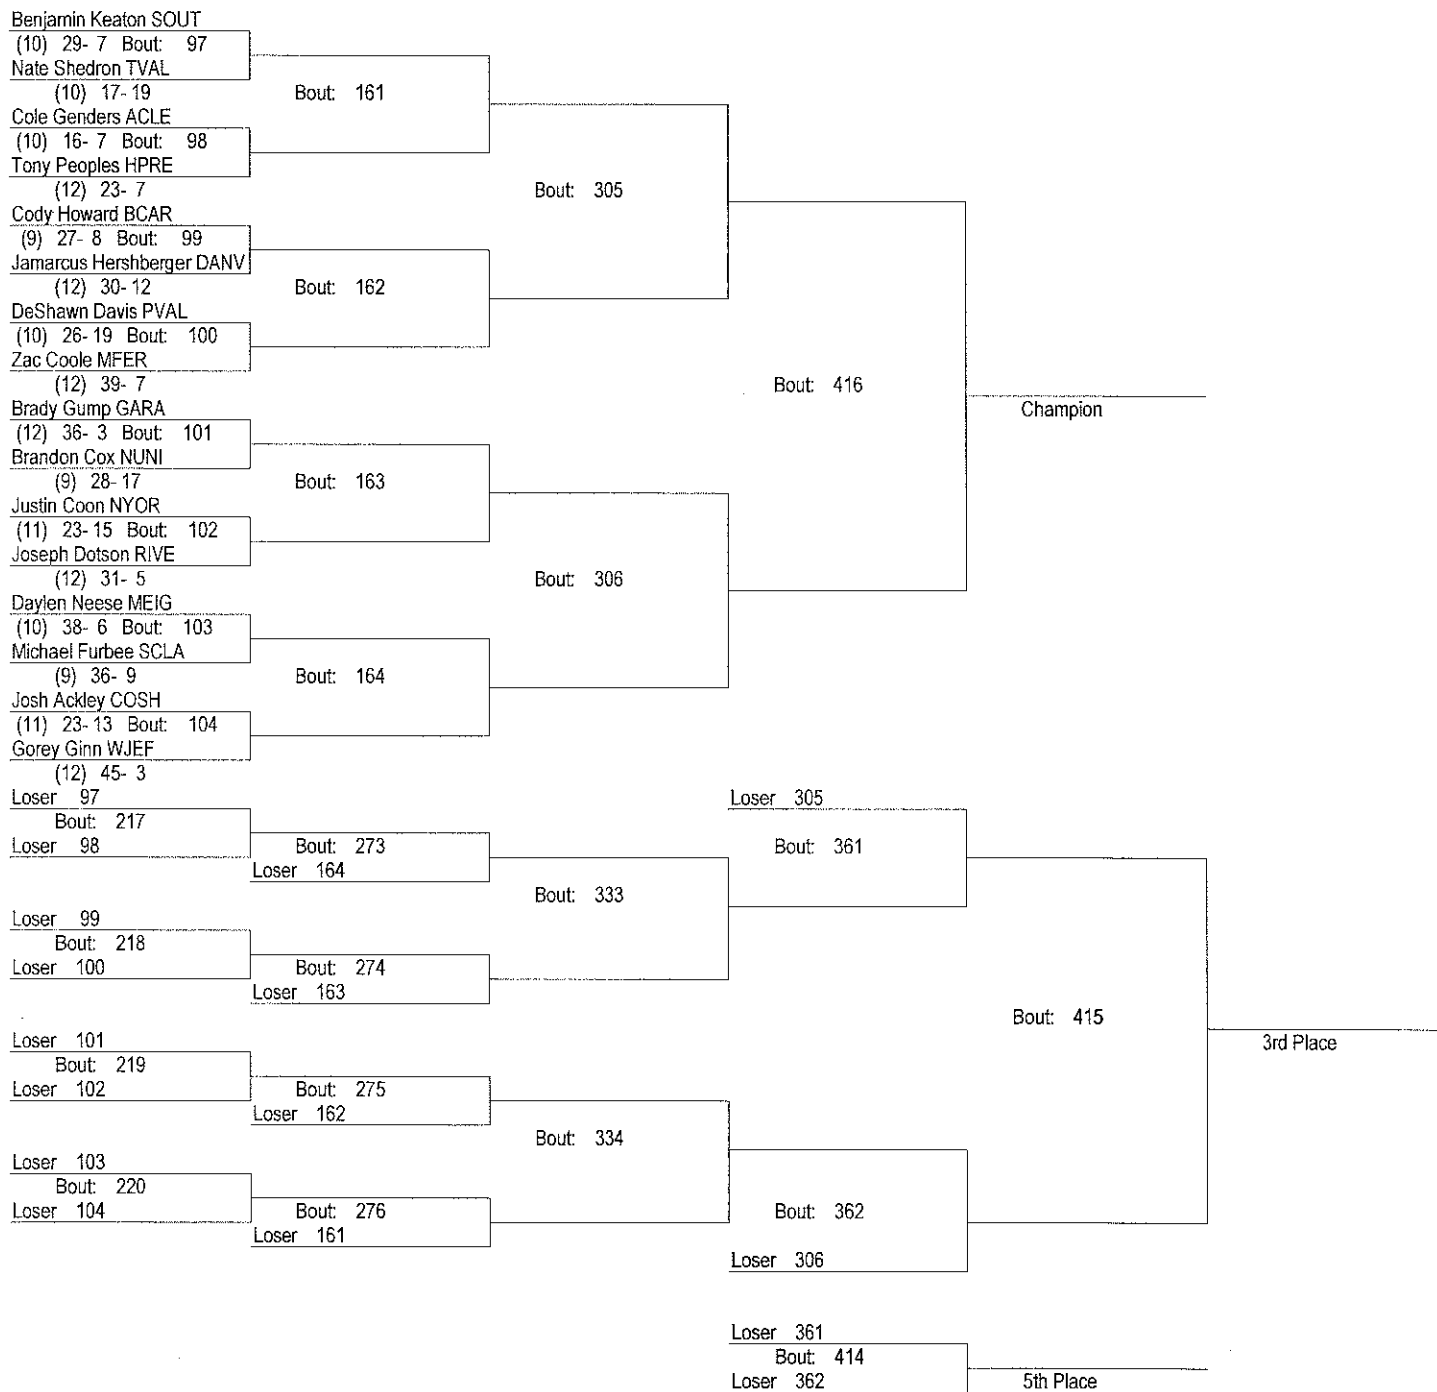

2013 C/E/SE District III Tournament

February 22-23, 2013

220