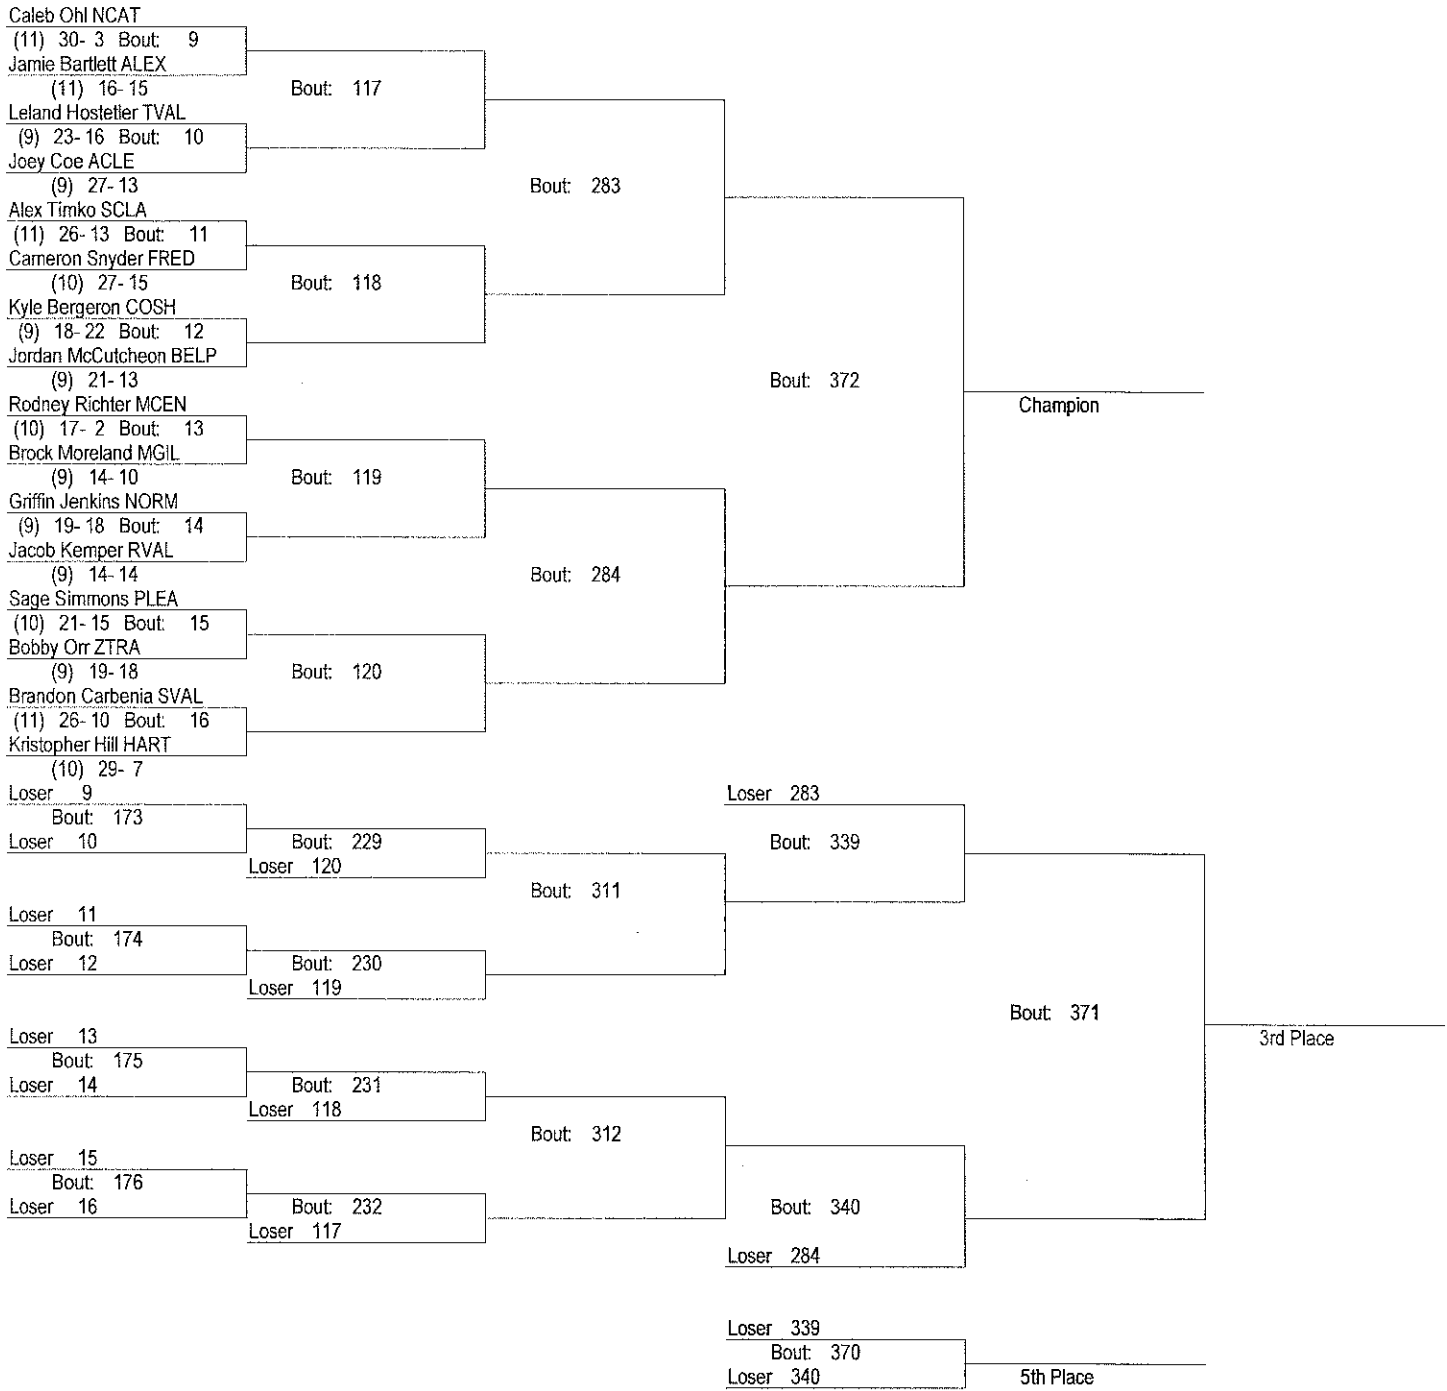

2013 C/E/SE District III Tournament

February 22-23, 2013

113