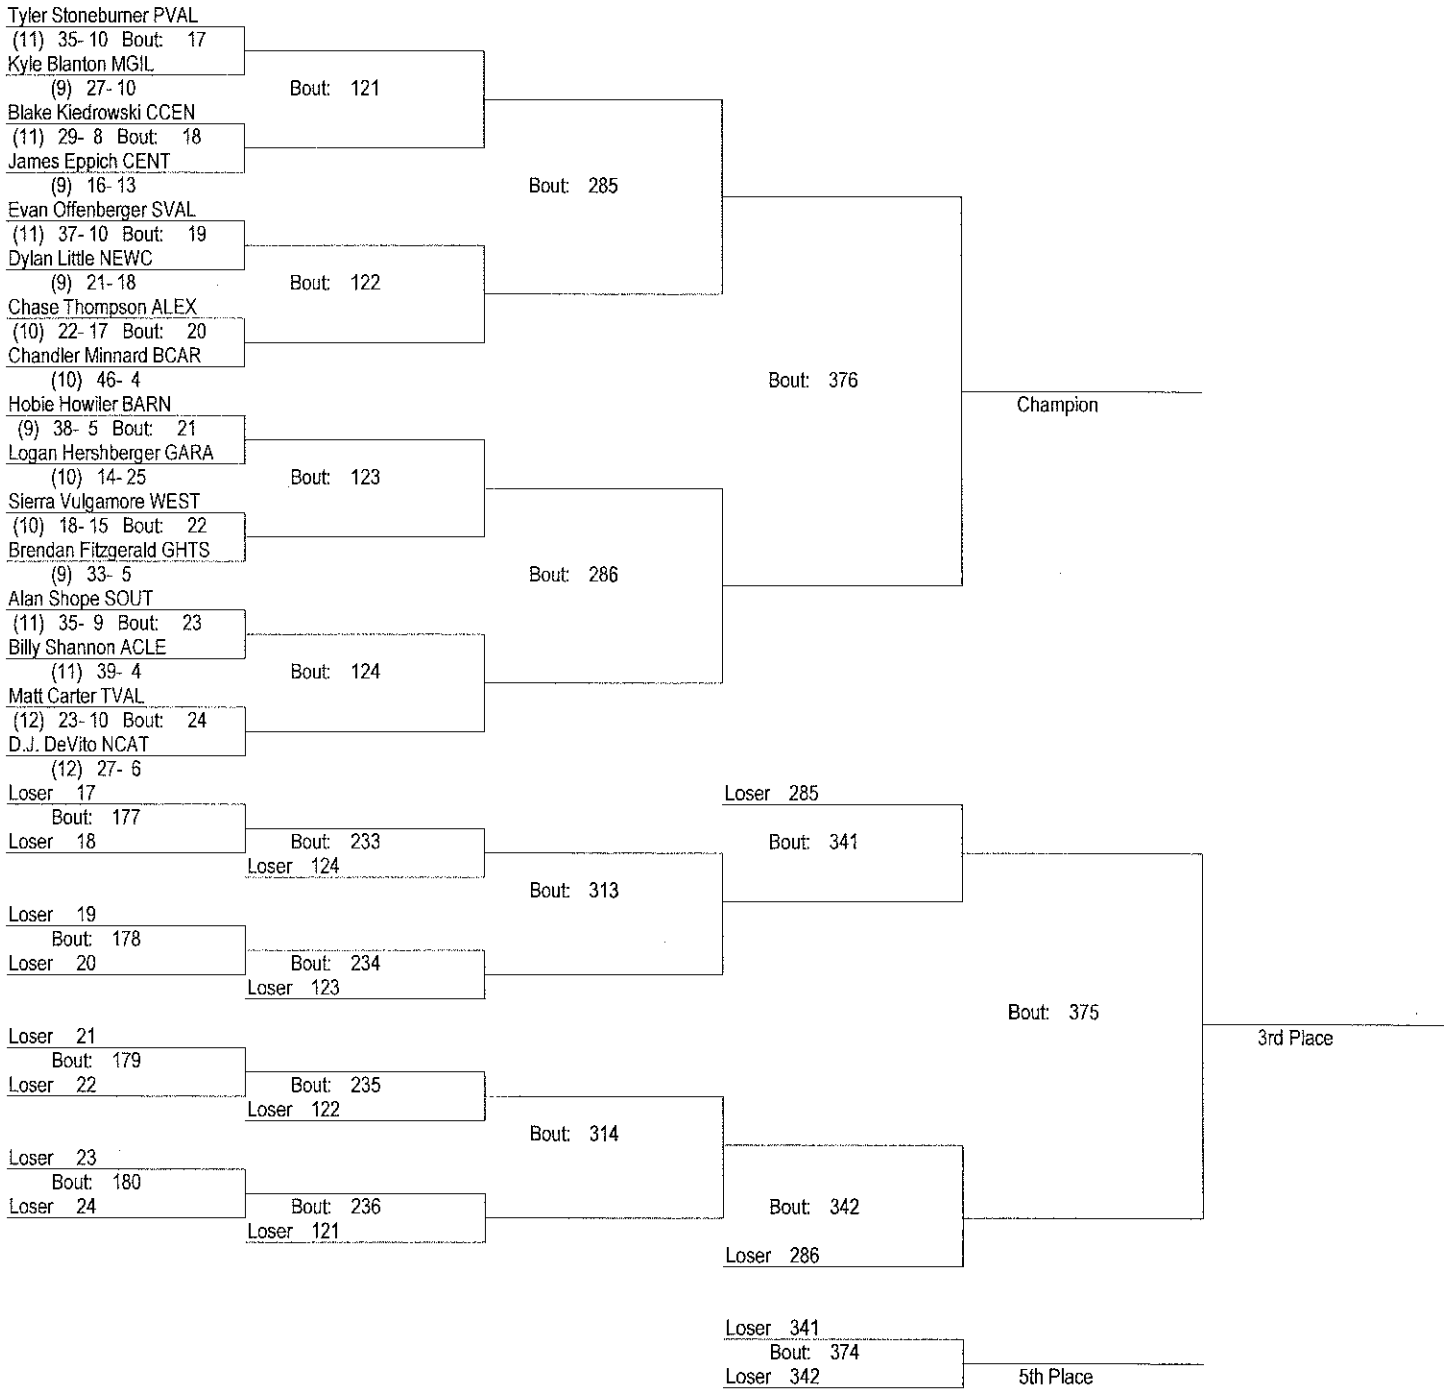

2013 C/E/SE District III Tournament

February 22-23, 2013

120