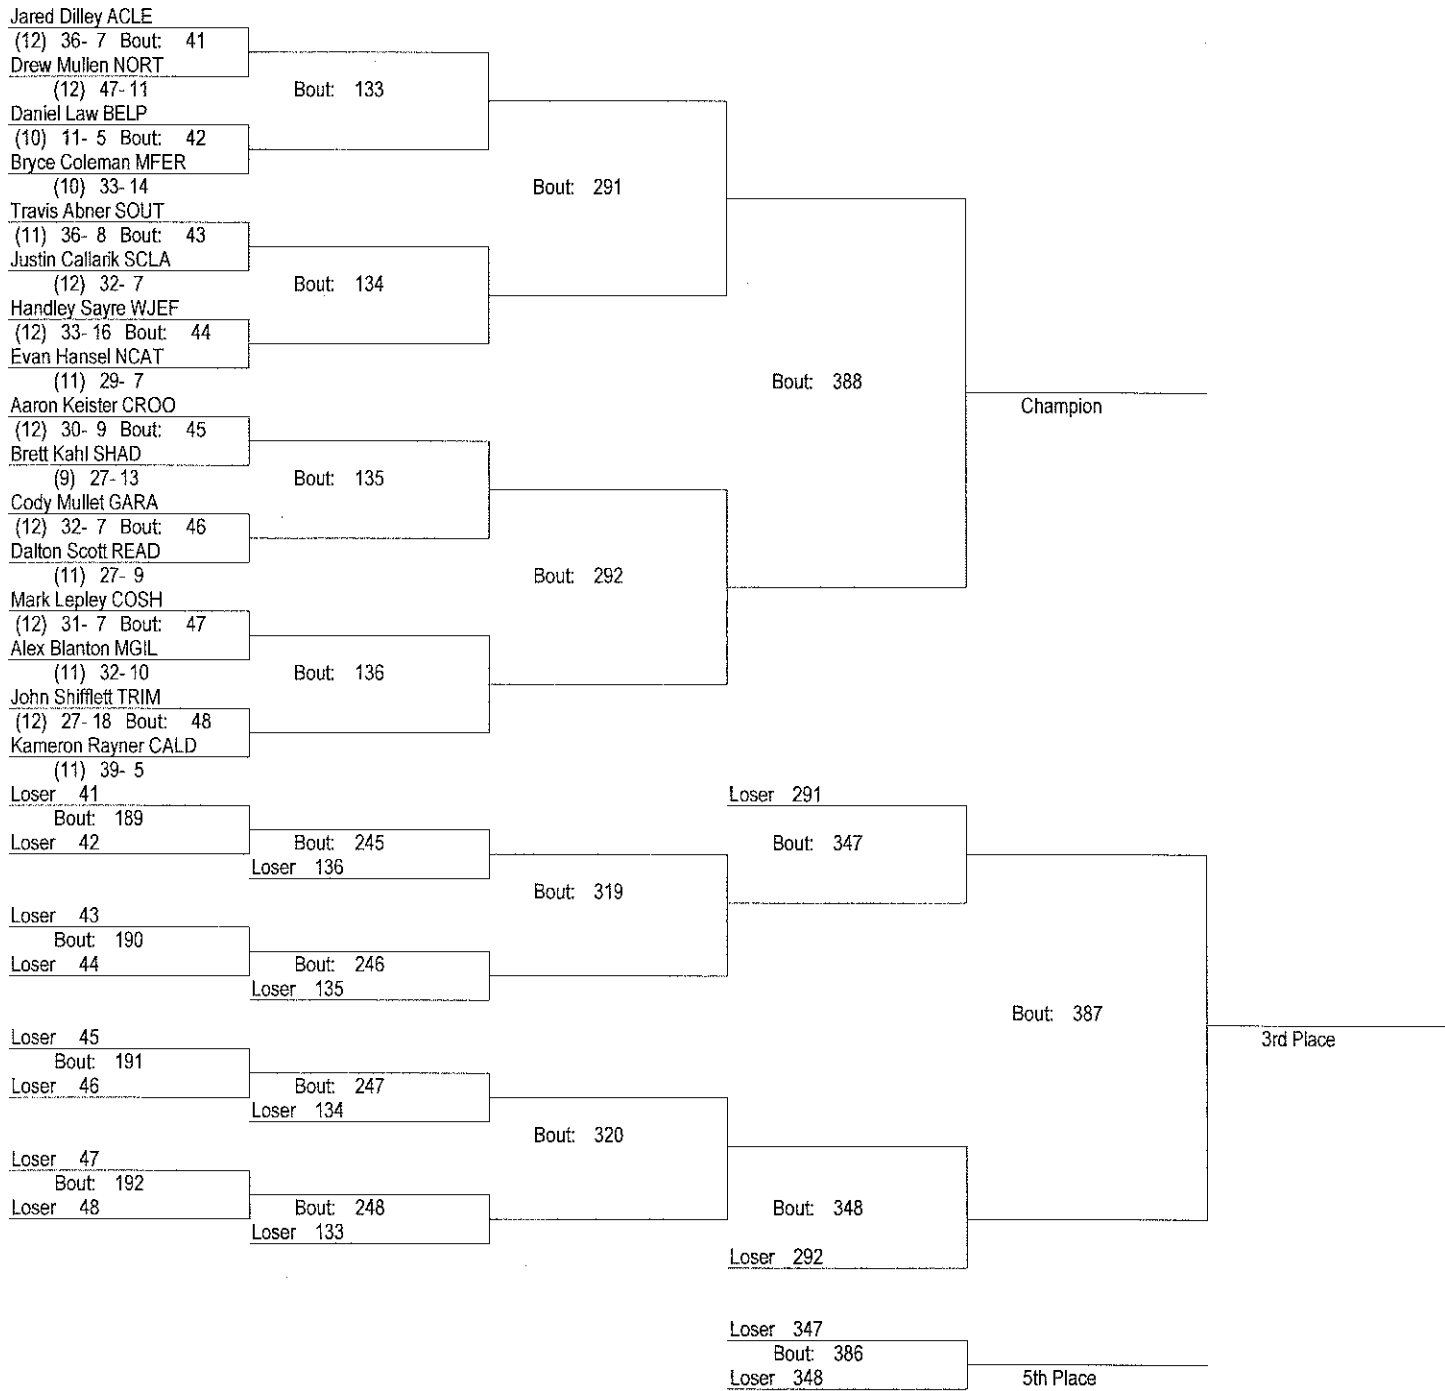

2013 C/E/SE District III Tournament

February 22-23, 2013

138